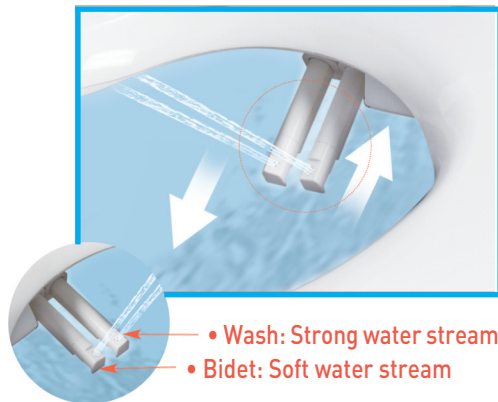

IGUASSU – α BIDET
*Set new standards in personal
hygiene and luxury!!*

IGUASSU-α

Twin Nozzle

- Wash: Strong water stream
- Bidet: Soft water stream

Nozzle can be moved back and forth as user wants. This is especially good to keep clean for pregnant women and menstrual period.

Easy to open with hygienic design

You are free from the contact of bacteria. This will leave you feeling thoroughly clean.

Adjustable Temperature and Pressure

Bidet features a warm seat with adjustable temperature. Users also have full control over water temperature, water pressure and nozzle position up to 5 level.

Child Setting

If this function is set, seat occupied sensor is disabled to allow children to use the product at any time. For a gentle water jet, it reduces water pressure while operating of "wash" and "bidet". Also, it sets a limit on the temperatures of water, seat and air for dry.

IGUASSU – α BIDET

- Model : CHB-1000M
- Dimension : 479W×535D×175H (mm)
- Dryer : Temp. control-(5 level), Heater-320 W
- Warm seat : Temp. control-(5 level), Heater-50 W
- Weight : 5.6 kg
- Volume of water spray : WASH-0.22 G (1.08 ℓ) /min., BIDET-0.19 G (0.98 ℓ) /min.
- Rated Voltage : AC 220 or 110V / 60 or 50Hz
- Working Pressure : 0.7~7.5 kgf/cm² (70~740 kPa)
- Washer : Temp. control-(5 level), Heater-600 W
- Water tank capacity : 0.28 G (1.4 ℓ)
- Safety : Fuse, Bi-metal